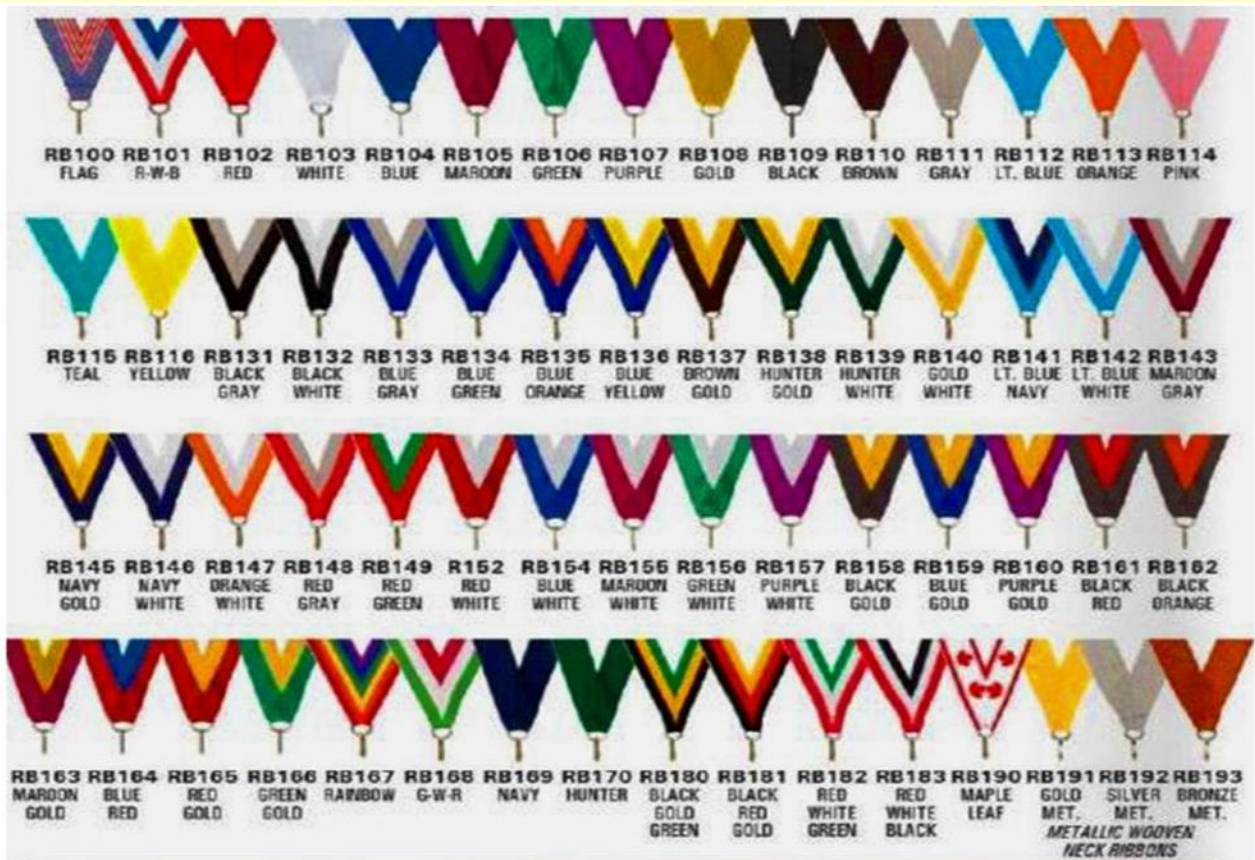

**INSERT SHOWN
MY400**

AR2-43573-GOLD

AR2-43573-SILVER

AR2-43573-BRONZE

**PRICES (1-24 \$3.15) (25-99 \$2.95) (100+ \$2.75)
ENGRAVING ADD .40 CENTER PER MEDAL
INSERT SHOWN MY400**

2 3/4" MEDAL

AR2-MD52BG-GOLD

2 3/4" MEDAL

AR2-MD52BS-SILVER

AR2-MD54AB-BRONZE

**PRICES (1-24 \$3.15) (25-99 \$2.95) (100+ \$2.75)
ENGRAVING ADD .40 CENTER PER MEDAL**

FREE NECK RIBBON WITH EACH MEDAL

CHOOSE NECK RIBBON COLOR FROM ABOVE