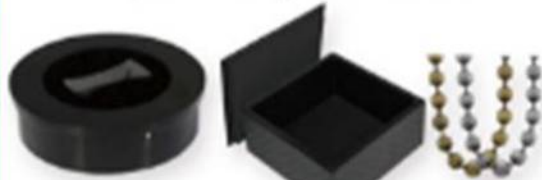

(OPTIONAL) ACCESSORIES

**RING HOLDER
RGHLD**

$2.25

BOX 10

$4.95

BC11

.88 CENTS

**PLEASE ALLOW 7-10 DAYS
DELIVERY TIME TO
RECEIVE RINGS.**

FREE SHIPPING

**GIVE US CALL WITH ANY QUESTION
1-800-233-7540**