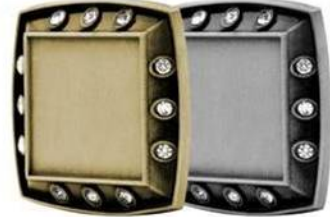

RGSIB41 BLUE RGSIB42 CLEAR RGSIB43 GREEN RGSIB44 PINK

RGSIB45 RED RGSIB46 PURPLE RGSIB47 YELLOW RGSIB40 BLACK ONYX

(OPTIONAL) ACCESSORIES

RING HOLDER RGHLD BOX 10 BC11

PLEASE ALLOW 7-10 DAYS
DELIVERY TIME TO
RECEIVE RINGS.

FREE SHIPPING

\$2.25 \$4.95 .88 CENTS

**BRIGHT STAR CHAMPION RINGS
(ALLOW 10 DAYS FOR DELIVERY)**

HERE IS HOW TO ORDER

STEP 1: PICK YOUR RING SIZE (AVAILABLE SIZES 7, 8, 9, 10, 11, 12 & 13)

**STEP 2: SELECT BEZEL & FINISH (GOLD OR SILVER)
SELECT FROM BELOW**

**BEZEL CHAMPION
EXP-RGB10 GOLD
EXP-RGB10 SILVER**

**BEZEL FINALIST
EXP-RGB11 GOLD
EXP-RGB11 SILVER**

**BEZEL STONES
EXP-RGB14 GOLD
EXP-RGB14 SILVER**

**EXPRESS TORCH RING
SIZES AVAILABLE 7, 8, 9, 10, 11, 12 & 13**