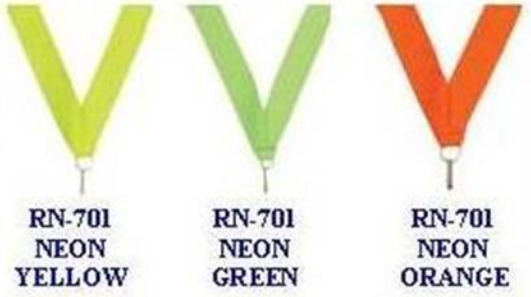

NEW NEON NECK RIBBONS

FOOTBALL RIBBON RB606

FREE NECK RIBBON WITH EACH MEAL (SEE PAGE 1 FOR SELECTIONS)

WAM124-GOLD 2 3/4"

WAM124-SILVER 2 3/4"

WAM124-BRONZE 2 3/4"

PRICES 1-49 \$3.10

PRICES 50+ \$2.95

2 3/4" MEDAL

ENGRAVING .40 CENT EACH MEDAL

2 3/4" MEDAL

43140-GOLD 2 1/2"

STAR 2 1/2" MEDAL

43140-SILVER 2 1/2"

PRICES 1-49 \$2.80
PRICES 50+ \$2.60

43140-BRONZE 2 1/2"

STAR 2 1/2" MEDAL

43000-GOLD 3"

LARGE 3" MEDAL

43140-SILVER 3"

PRICES 1-49 \$3.40
PRICES 50+ \$3.15

43140-BRONZE 3"

LARGE 3" MEDAL

FREE NECK RIBBON WITH EACH MEDAL (SEE PAGE 1 FOR SELECTION)