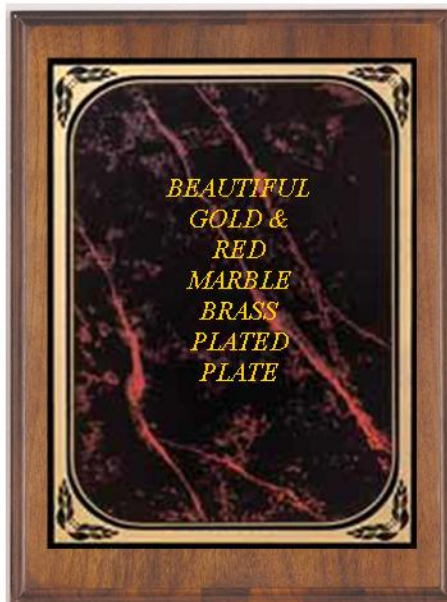

**BLUE & GOLD BRASS PLATED PLATES**

P11-VP315-PP170B-BL 8"X10" \$34.95  
P11-VP320-PP170C-BL 9"X12" \$42.95

**BURGUNDY & GOLD BRASS PLATED PLATES**

P11-VP315-PP170B-BU 8"X10" \$34.95  
P11-VP320-PP170C-BU 9"X12" \$42.95

**BEAUTIFUL WALNUT VANEER PLAQUES  
WITH BRASS PLATED PLATES**

**BLACK BRASS PLATED PLATE**

P11-VP315-MP52D-K-8"X10" \$34.95  
P11-VP320-MP52E-K-9"X12" \$42.95

**RED MARBLE BRASS PLATED PLATE**

P11-VP315-MP52D-RM-8"X10" \$34.95  
P11-VP320-MP52E-RM-9"X12" \$42.95