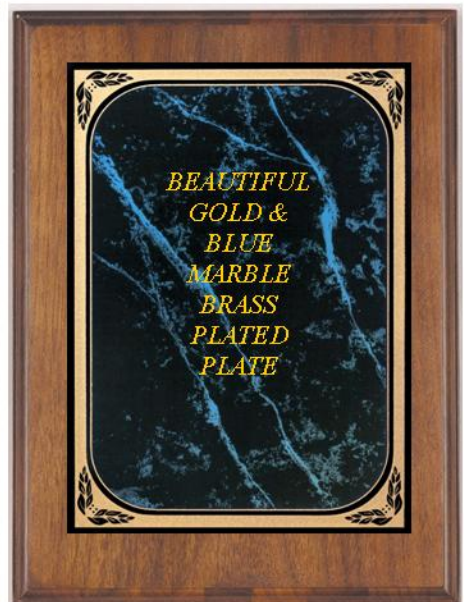

**BLUE & GOLD BRASS PLATED PLATES**

P11-VP315-PP170B-BL 8"X10" \$34.95  
P11-VP320-PP170C-BL 9"X12" \$42.95

**BURGUNDY & GOLD BRASS PLATED PLATES**

P11-VP315-PP170B-BU 8"X10" \$34.95  
P11-VP320-PP170C-BU 9"X12" \$42.95

**BEAUTIFUL WALNUT VANEER PLAQUES  
WITH BRASS PLATED PLATES**

**BLACK BRASS PLATED PLATE**

P11-VP315-MP52D-K-8"X10" \$34.95  
P11-VP320-MP52E-K-9"X12" \$42.95

**RED MARBLE BRASS PLATED PLATE**

P11-VP315-MP52D-RM-8"X10" \$34.95  
P11-VP320-MP52E-RM-9"X12" \$42.95

**BLUE MARBLE BRASS PLATED PLATE**

P11-VP315-MP52D-BM-8"X10" \$34.95  
P11-VP320-MP52E-BM-9"X12" \$42.95

**FREE ENGRAVING SET-UP  
FREE ENGRAVING (100 LETTERS)**

**FREE SHIPPING  
ORDERS OVER  
\$150.00**