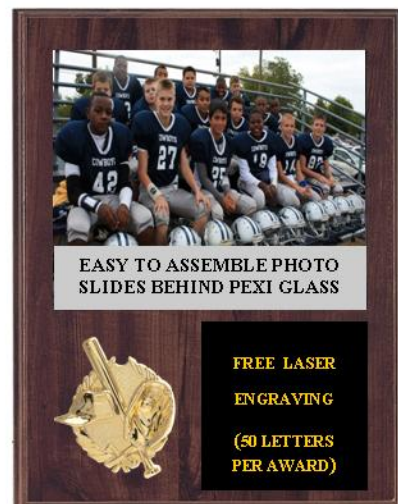

GIVE US THIS NUMBER
#1058 COACH
TO USE THIS EMBLEM

GIVE US THIS NUMBER
61058 COACH
TO USE THIS EMBLEM

BASEBALL PLAQUES

DISCOUNTS GIVEN FOR ORDERS OVER \$200

FREE
LASER
ENGRAVING
(50 LETTERS)

BS18-1050-8"X10" \$10.95
BS18-1050-9"X12" \$11.95
BS18-1050-10"X13" \$12.95

FREE
LASER
ENGRAVING
(50 LETTERS)

BS18-1050-8"X10"KM \$10.95
BS18-1050-9"X12"KM \$11.95
BS18-1050-10"X13"KM \$12.95

FREE
LASER
ENGRAVING
(50 LETTERS)

BS18-1050-8"X10" WHITE \$10.95
BS18-1050-9"X12" WHITE \$11.95
BS18-1050-10"X13"WHITE \$12.95

OTHER EMBLEM
YOU CAN USE ON
ANY PLAQUE

COACH
#1058

LOGO-1037
USE LOGO

EASY TO ASSEMBLE PHOTO
SLIDES BEHIND PEXI GLASS

FREE LASER
ENGRAVING
(50 LETTERS
PER AWARD)

BS18-1050-PHOTO 9"X12" \$15.00
(FITS 5"X7" TEAM PHOTO)