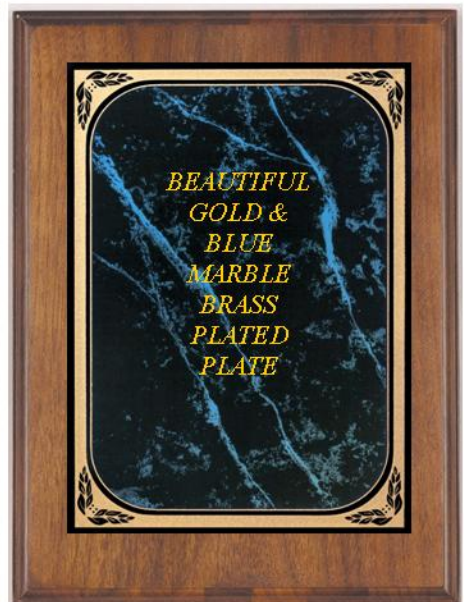

**BEAUTIFUL WALNUT VANEER PLAQUES
WITH BRASS PLATED PLATES**

BLACK & GOLD BRASS PLATED PLATES

P11-VP315-PP170B-BK 8"X10" \$34.95
P11-VP320-PP170C-BK 9"X12" \$42.95

BLUE & GOLD BRASS PLATED PLATES

P11-VP315-PP170B-BL 8"X10" \$34.95
P11-VP320-PP170C-BL 9"X12" \$42.95

BURGUNDY & GOLD BRASS PLATED PLATES

P11-VP315-PP170B-BU 8"X10" \$34.95
P11-VP320-PP170C-BU 9"X12" \$42.95

**BEAUTIFUL WALNUT VANEER PLAQUES
WITH BRASS PLATED PLATES**

BLACK BRASS PLATED PLATE

P11-VP315-MP52D-K-8"X10" \$34.95
P11-VP320-MP52E-K-9"X12" \$42.95

RED MARBLE BRASS PLATED PLATE

P11-VP315-MP52D-RM-8"X10" \$34.95
P11-VP320-MP52E-RM-9"X12" \$42.95

BLUE MARBLE BRASS PLATED PLATE

P11-VP315-MP52D-BM-8"X10" \$34.95
P11-VP320-MP52E-BM-9"X12" \$42.95

**FREE ENGRAVING SET-UP
FREE ENGRAVING (100 LETTERS)**