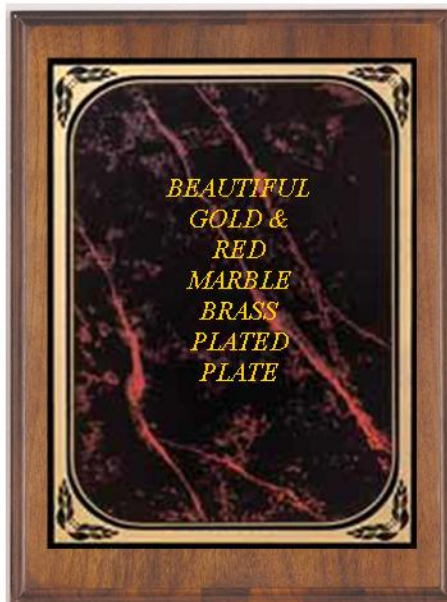

**BEAUTIFUL WALNUT VANEER PLAQUES
WITH BRASS PLATED PLATES**

BLACK & GOLD BRASS PLATED PLATES

P11-VP315-PP170B-BK 8"X10" \$34.95
P11-VP320-PP170C-BK 9"X12" \$42.95

BLUE & GOLD BRASS PLATED PLATES

P11-VP315-PP170B-BL 8"X10" \$34.95
P11-VP320-PP170C-BL 9"X12" \$42.95

BURGUNDY & GOLD BRASS PLATED PLATES

P11-VP315-PP170B-BU 8"X10" \$34.95
P11-VP320-PP170C-BU 9"X12" \$42.95

**BEAUTIFUL WALNUT VANEER PLAQUES
WITH BRASS PLATED PLATES**

BLACK BRASS PLATED PLATE

P11-VP315-MP52D-K-8"X10" \$34.95
P11-VP320-MP52E-K-9"X12" \$42.95

RED MARBLE BRASS PLATED PLATE

P11-VP315-MP52D-RM-8"X10" \$34.95
P11-VP320-MP52E-RM-9"X12" \$42.95

BLUE MARBLE BRASS PLATED PLATE

P11-VP315-MP52D-BM-8"X10" \$34.95
P11-VP320-MP52E-BM-9"X12" \$42.95

**FREE ENGRAVING SET-UP
FREE ENGRAVING (100 LETTERS)**