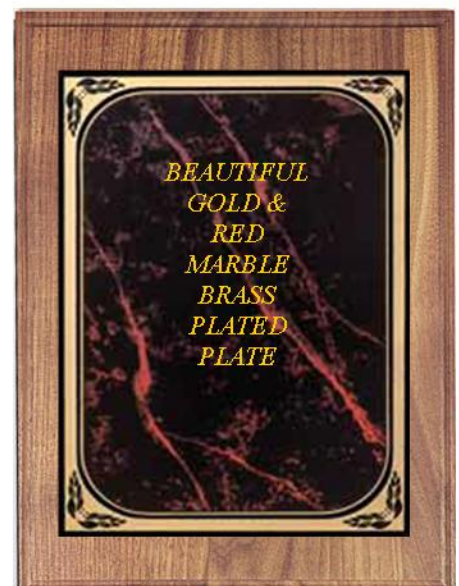

**BLUE & GOLD BRASS PLATED PLATES**

P11-W254-(PP170B-BL) 9"X12" \$49.95  
P11-W258-(PP170B-BL) 10" X 13" \$54.00

**BURGUNDY & GOLD BRASS PLATED PLATES**

P11-W254-(PP170B-BU) 9"X12" \$49.95  
P11-W258-(PP170B-BU) 10" X 13" \$54.00

**GENUINE WALNUT PLAQUES  
BEAUTIFUL HAND RUBBED  
WITH BRASS PLATED PLATES**

**BLACK BRASS PLATED PLATE**

P11-W254-(MP52D-K) 9"X12" \$49.95  
P11-W258-(MP52E-K) 10" X 13" \$54.00

**BLUE MARBLE BRASS PLATED PLATE**

P11-W254-(MP52D-BM) 9"X12" \$49.95  
P11-W258-(MP52E-BM) 10" X 13" \$54.00

**RED MARBLE BRASS PLATED PLATE**

P11-W254-(MP52D-RM) 9"X12" \$49.95  
P11-W258-(MP52E-RM) 10" X 13" \$54.00

FREE ENGRAVING SET-UP  
FREE ENGRAVING (100 LETTERS)  
FREE SHIPPING  
ORDERS OVER \$150.00