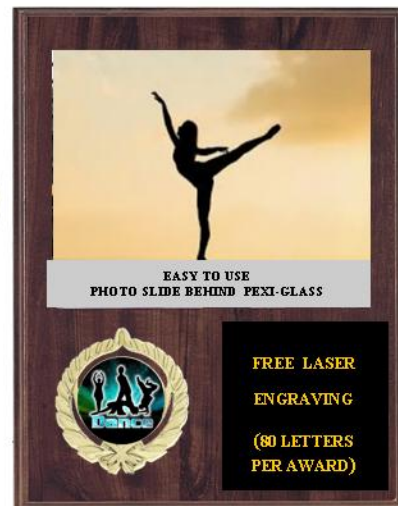

USE YOUR LOGO OR EMBLEM ON ANY PLAQUE

FREE
LASER
ENGRAVING
(80 LETTERS)

DA-MY1007-8"X10" \$10.95
DA-MY1007-9"X12" \$11.95
DA-MY1007-10"X13" \$12.95

FREE
LASER
ENGRAVING
(80 LETTERS)

DA-MY1007-8"X10"KM \$10.95
DA-MY1007-9"X12"KM \$11.95
DA-MY1007-10"X13"KM \$12.95

FREE
LASER
ENGRAVING
(80 LETTERS)

DA-MY1007-8"X10" WHITE \$10.95
DA-MY1007-9"X12" WHITE \$11.95
DA-MY1007-10"X13" WHITE \$12.95

SHOWN WITH
DANCE
EMBLEM
FCL-461

EASY TO USE
PHOTO SLIDE BEHIND PEXI-GLASS

FREE LASER
ENGRAVING
(80 LETTERS
PER AWARD)

DA-MY1007-PHOTO 9"X12" \$17.00
(FITS 5"X7" TEAM PHOTO)

DA-MY1007-PHOTO 12"X15" \$21.00
(FITS 8"X10" TEAM PHOTO)

YOUR LOGO
OR ANY IMAGE CAN
BE USED ON ANY PLAQUE

FREE LASER
ENGRAVING
(80 LETTERS PER
AWARD)