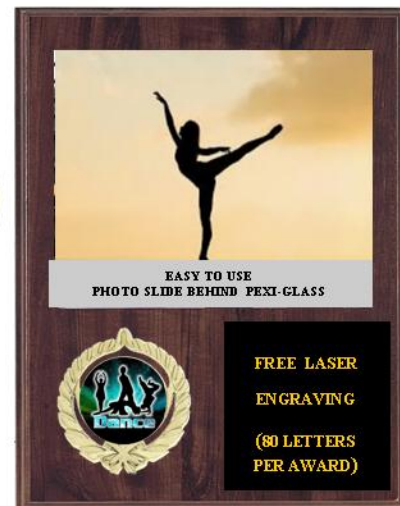

USE YOUR LOGO OR EMBLEM ON ANY PLAQUE

FREE
LASER
ENGRAVING
(80 LETTERS)

DA-MY1007-8"X10" \$10.95
DA-MY1007-9"X12" \$11.95
DA-MY1007-10"X13" \$12.95

FREE
LASER
ENGRAVING
(80 LETTERS)

DA-MY1007-8"X10"KM \$10.95
DA-MY1007-9"X12"KM \$11.95
DA-MY1007-10"X13"KM \$12.95

FREE
LASER
ENGRAVING
(80 LETTERS)

DA-MY1007-8"X10" WHITE \$10.95
DA-MY1007-9"X12" WHITE \$11.95
DA-MY1007-10"X13" WHITE \$12.95

SHOWN WITH
DANCE
EMBLEM
FCL-461

EASY TO USE
PHOTO SLIDE BEHIND PEXI-GLASS

FREE LASER
ENGRAVING
(80 LETTERS
PER AWARD)

DA-MY1007-PHOTO 9"X12" \$17.00
(FITS 5"X7" TEAM PHOTO)

DA-MY1007-PHOTO 12"X15" \$21.00
(FITS 8"X10" TEAM PHOTO)

YOUR LOGO
OR ANY IMAGE CAN
BE USED ON ANY PLAQUE

FREE LASER
ENGRAVING
(80 LETTERS PER
AWARD)