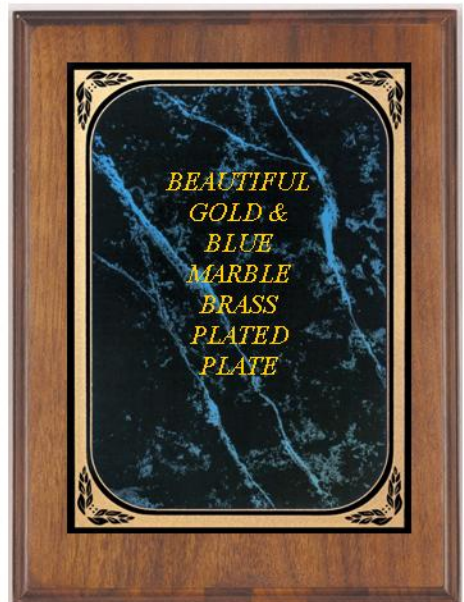

P10-RF1520A 5 1/2"  
\$8.95

**BEAUTIFUL WALNUT VANEER PLAQUES  
WITH BRASS PLATED PLATES**

**BLACK & GOLD BRASS PLATED PLATES**

P11-VP315-PP170B-BK 8"X10" \$34.95  
P11-VP320-PP170C-BK 9"X12" \$42.95

**BLUE & GOLD BRASS PLATED PLATES**

P11-VP315-PP170B-BL 8"X10" \$34.95  
P11-VP320-PP170C-BL 9"X12" \$42.95

**BURGUNDY & GOLD BRASS PLATED PLATES**

P11-VP315-PP170B-BU 8"X10" \$34.95  
P11-VP320-PP170C-BU 9"X12" \$42.95

**BEAUTIFUL WALNUT VANEER PLAQUES  
WITH BRASS PLATED PLATES**

**BLACK BRASS PLATED PLATE**

P11-VP315-MP52D-K-8"X10" \$34.95  
P11-VP320-MP52E-K-9"X12" \$42.95

**RED MARBLE BRASS PLATED PLATE**

P11-VP315-MP52D-RM-8"X10" \$34.95  
P11-VP320-MP52E-RM-9"X12" \$42.95

**BLUE MARBLE BRASS PLATED PLATE**