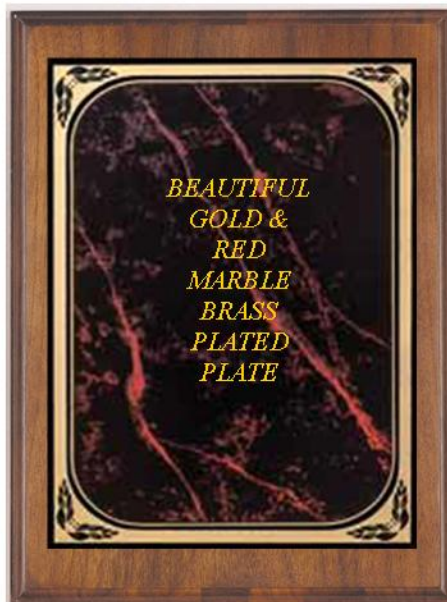

P10-RF1520A 5 1/2"  
\$8.95

**BEAUTIFUL WALNUT VANEER PLAQUES  
WITH BRASS PLATED PLATES**

**BLACK & GOLD BRASS PLATED PLATES**

P11-VP315-PP170B-BK 8"X10" \$34.95  
P11-VP320-PP170C-BK 9"X12" \$42.95

**BLUE & GOLD BRASS PLATED PLATES**

P11-VP315-PP170B-BL 8"X10" \$34.95  
P11-VP320-PP170C-BL 9"X12" \$42.95

**BURGUNDY & GOLD BRASS PLATED PLATES**

P11-VP315-PP170B-BU 8"X10" \$34.95  
P11-VP320-PP170C-BU 9"X12" \$42.95

**BEAUTIFUL WALNUT VANEER PLAQUES  
WITH BRASS PLATED PLATES**

**BLACK BRASS PLATED PLATE**

P11-VP315-MP52D-K-8"X10" \$34.95  
P11-VP320-MP52E-K-9"X12" \$42.95

**RED MARBLE BRASS PLATED PLATE**

P11-VP315-MP52D-RM-8"X10" \$34.95  
P11-VP320-MP52E-RM-9"X12" \$42.95

**BLUE MARBLE BRASS PLATED PLATE**