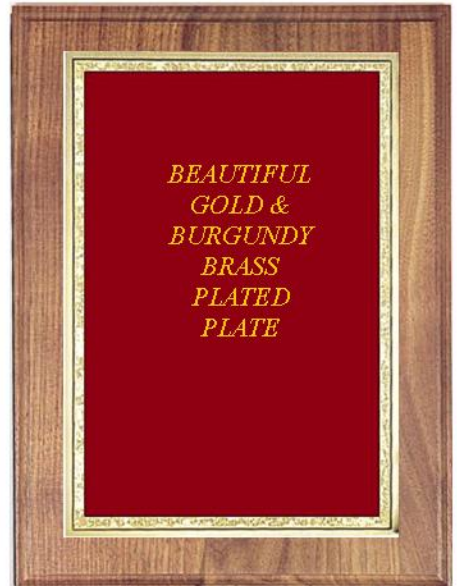

**1-800-233-7540**

**GENUINE WALNUT PLAQUES  
BEAUTIFUL HAND RUBBED  
WITH RESIN PLAQUE MOUNTS**

**BLACK & GOLD BRASS PLATED PLATES**

P11-W254-(PP170B-BK) 9"X12" \$49.95  
P11-W258-(PP170B-BK) 10" X 13" \$54.00

**BLUE & GOLD BRASS PLATED PLATES**

P11-W254-(PP170B-BL) 9"X12" \$49.95  
P11-W258-(PP170B-BL) 10" X 13" \$54.00

**BURGUNDY & GOLD BRASS PLATED PLATES**

P11-W254-(PP170B-BU) 9"X12" \$49.95  
P11-W258-(PP170B-BU) 10" X 13" \$54.00