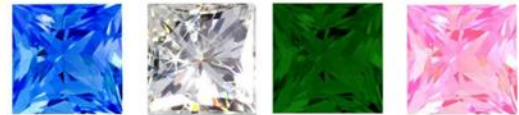

BEZEL-CHAMPION
#RGB10GOLD
#RGB10SILVER

BEZEL-FINALIST
#RGB11 GOLD
#RGB11SILVER

BEZEL
#RGB13GOLD
#RGB13SILVER

PRICES OF COMPLETED RINGS (1-24 \$11.90) (25-99 \$11.30) (100+ \$10.95)

STEP 3: PICK YOUR INSERT

SL-RGI21 BASKETBALL SL-RGI26 GOLF SL-RGI25 FOOTBALL SL-RGI30 SOCCER SL-RGI27 MARTIAL ARTS

SL-RGI33 TENNIS SL-RGI23 BOWLING SL-RGI28 #1 SL-RGI24 CHEER SL-RGI34 WRESTLING

SL-RGI29 BUSINESS SL-RGI22 SCHOLAR SL-RGI32 STAR SL-RGI20 BASEBALL SL-RGI31 SOFTBALL

STEP 4: OTHER OPTIONS
INSTEAD OF INSERT
YOU CAN SELECT
STONE

RGS141 BLUE RGS142 CLEAR RGS143 GREEN RGS144 PINK

RGS145 RED RGS146 PURPLE RGS147 YELLOW RGS140 BLACK ONYX

(OPTIONAL) ACCESSORIES

RING HOLDER RGHLD BOX 10 BC11