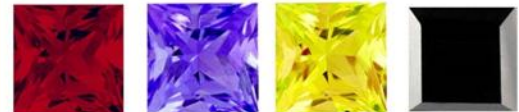

BEZEL-CHAMPION
#RGB10GOLD
#RGB10SILVER

BEZEL-FINALIST
#RGB11 GOLD
#RGB11SILVER

BEZEL
#RGB13GOLD
#RGB13SILVER

PRICES OF COMPLETED RINGS (1-24 \$11.90) (25-99 \$11.30) (100+ \$10.95)

STEP 3: PICK YOUR INSERT

SL-RGI21 BASKETBALL SL-RGI26 GOLF SL-RGI25 FOOTBALL SL-RGI30 SOCCER SL-RGI27 MARTIAL ARTS

SL-RGI33 TENNIS SL-RGI23 BOWLING SL-RGI28 #1 SL-RGI24 CHEER SL-RGI34 WRESTLING

SL-RGI29 BUSINESS SL-RGI22 SCHOLAR SL-RGI32 STAR SL-RGI20 BASEBALL SL-RGI31 SOFTBALL

STEP 4: OTHER OPTIONS
INSTEAD OF INSERT
YOU CAN SELECT
STONE

RGS141 BLUE RGS142 CLEAR RGS143 GREEN RGS144 PINK

RGS145 RED RGS146 PURPLE RGS147 YELLOW RGS140 BLACK ONYX

(OPTIONAL) ACCESSORIES

RING HOLDER RGHLD BOX 10 BC11