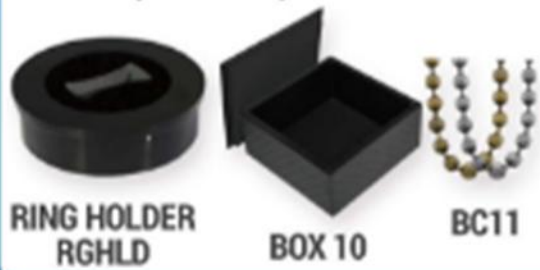

**EXPRESS TORCH RING
SIZES AVAILABLE 7, 8, 9, 10, 11, 12 & 13**

**EXP-RG
GOLD OR SILVER AVAILABLE**

**CUSTOM
RING #2
EXP-RG**

Pricing Table

**PRICING
UNDER 25 \$13.00
25 OR MORE \$10.95**

**PLEASE ALLOW 7-10 DAYS
DELIVERY TIME TO
RECEIVE RINGS.**

FREE SHIPPING

**GIVE US CALL WITH ANY QUESTION
1-800-233-7540**

(OPTIONAL) ACCESSORIES

**RING HOLDER
RGHLD**

BOX 10

BC11

\$2.25

\$4.95