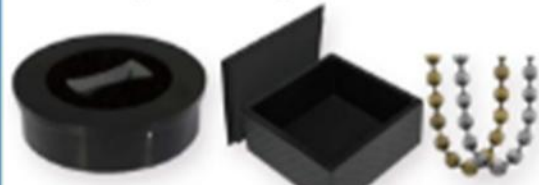

**EXPRESS STAR RING
SIZES AVAILABLE 7, 8, 9, 10, 11, 12 & 13**

**EXP-BRG
GOLD OR SILVER AVAILABLE**

**CUSTOM
RING #1
EXP-BRG**

**EXPRESS STAR RINGS EXP-BRG
FEATURES BRIGHT GOLD OR SILVER PLATING**

Pricing Table

**PRICING
UNDER 25 \$13.48
25 OR MORE \$11.86**

(OPTIONAL) ACCESSORIES

**RING HOLDER
RGHLD**

\$2.25

BOX 10

\$4.95

BC11

.88 CENTS