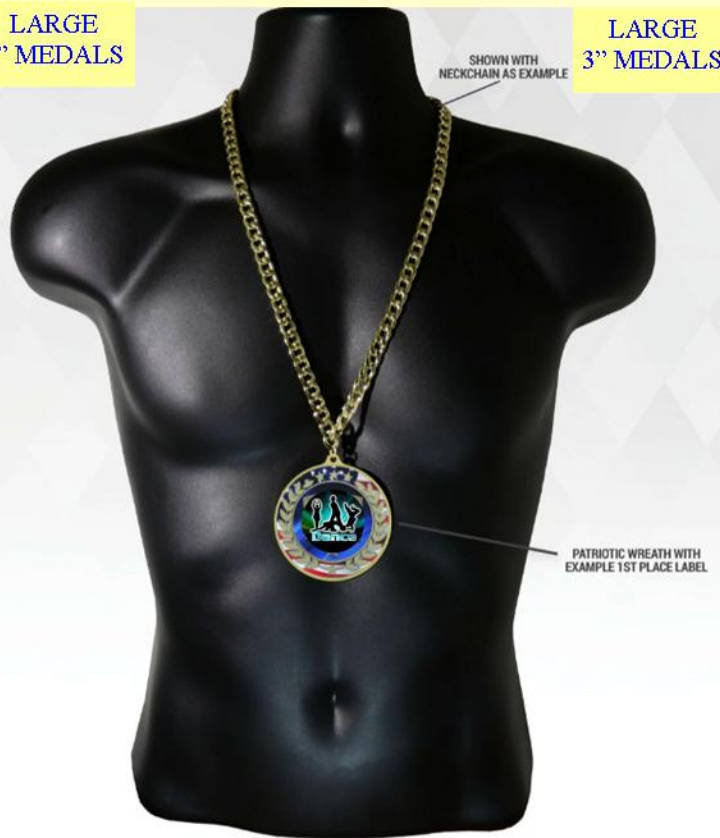

PATRIOTIC WREATH  
TWM-001BRONZE

CARDINAL LOGO

USE YOUR  
LOGO  
OR ANY  
EMBLEM

FCL-461

BLACK WREATH  
TWM-003GOLD

BLACK WREATH

BLACK WREATH  
TWM-003 BRONZE

SHOWN WITH  
NECKCHAIN AS EXAMPLE

PATRIOTIC WREATH WITH  
EXAMPLE 1ST PLACE LABEL

DA-MBCH30N  
NECKBAND CHAIN BRIGHT FINISH 3/8" X 30"  
PRICE \$10.95

SHOWN BELOW OTHER EMBLEMS AVAILABLE

MY464

MY456

FDTT013

FDTT014

FDTT015