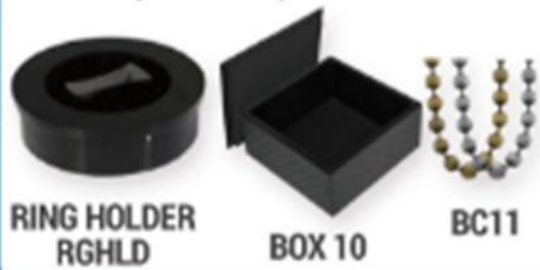

**BEZEL CHAMPION
EXP-RGB10 GOLD
EXP-RGB10 SILVER**

**BEZEL FINALIST
EXP-RGB11 GOLD
EXP-RGB11 SILVER**

**BEZEL STONES
EXP-RGB14 GOLD
EXP-RGB14 SILVER**

**EXPRESS TORCH RING
SIZES AVAILABLE 7, 8, 9, 10, 11, 12 & 13**

**EXP-RG
GOLD OR SILVER AVAILABLE**

**CUSTOM
RING #2
EXP-RG**

Pricing Table

**PRICING
UNDER 25 \$13.00
25 OR MORE \$10.95**

**PLEASE ALLOW 7-10 DAYS
DELIVERY TIME TO
RECEIVE RINGS.**

FREE SHIPPING

**GIVE US CALL WITH ANY QUESTION
1-800-233-7540**

(OPTIONAL) ACCESSORIES

**RING HOLDER
RGHLD**

\$2.25

BOX 10

\$4.95

BC11

.88 CENTS