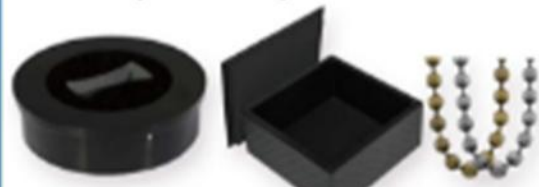

**EXP-BRG
GOLD OR SILVER AVAILABLE**

**CUSTOM
RING #1
EXP-BRG**

**EXPRESS STAR RINGS EXP-BRG
FEATURES BRIGHT GOLD OR SILVER PLATING**

Pricing Table

**PRICING
UNDER 25 \$13.48
25 OR MORE \$11.86**

(OPTIONAL) ACCESSORIES