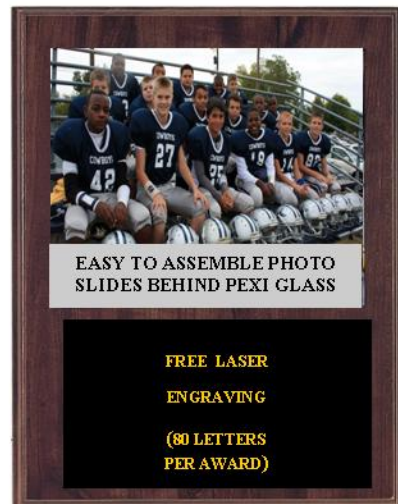

EASY TO ASSEMBLE PHOTO
SLIDES BEHIND PEXI GLASS

FREE LASER
ENGRAVING
(80 LETTERS
PER AWARD)

FO16-PHOTO 9"X12" $17.00
(FITS 5"X7" TEAM PHOTO)

FO16-PHOTO 12"X15" $21.00
(FITS 8"X10" TEAM PHOTO)

DISCOUNT GIVEN ON ORDERS OVER $200

FREE ENGRAVING (80 LETTERS PER AWARD)