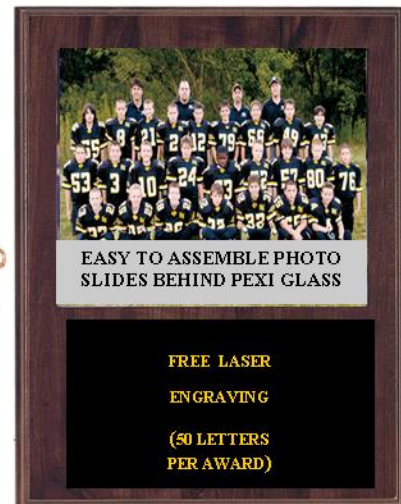

FO17-PHOTO 9"X12" $17.00
(FITS 5"X7" TEAM PHOTO)

FO17-PHOTO 12"X15" $21.00
(FITS 8"X10" TEAM PHOTO)

DISCOUNT GIVEN ON ORDERS OVER $150
FREE ENGRAVING (50 LETTERS PER AWARD)
FREE SHIPPING (ORDERS OVER $100)