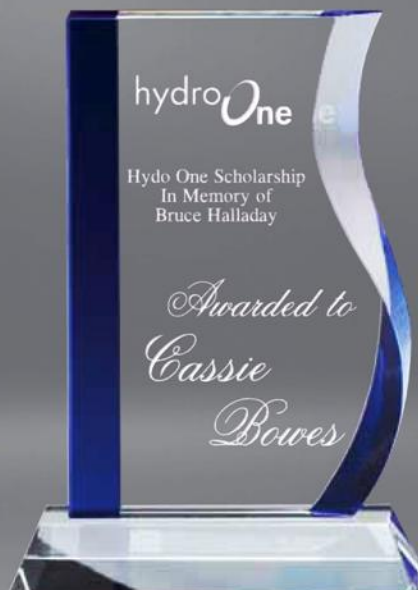

Blue wave crystal
Available in 3 sizes

GL82.....4 3/4 X 7 1/2 ..... $69.95
GL81.....5 X 8 1/2 ..... $84.95
GL80.....5 1/2 X 10 ..... $90.00