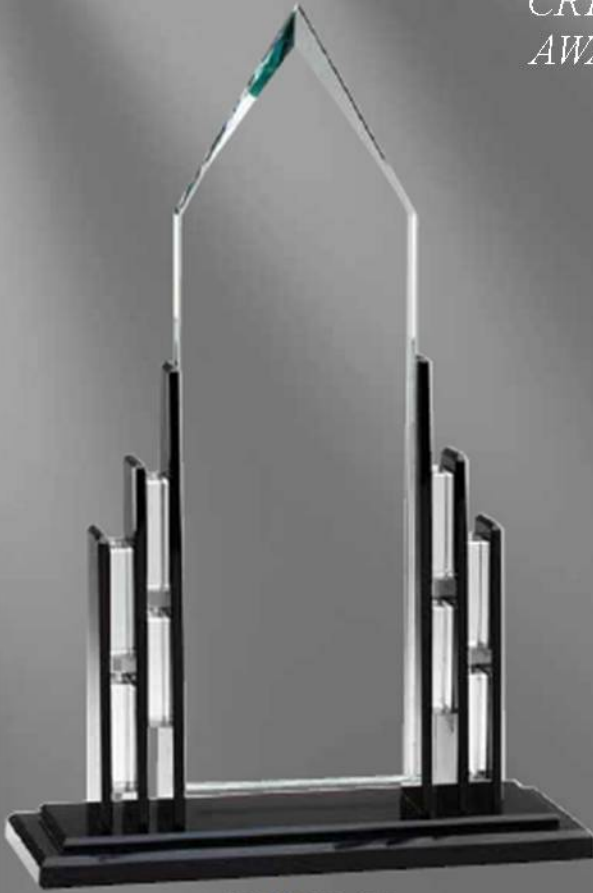

BEAUTIFUL
CRYSTAL
AWARDS

DT910 9" x 13 1/2"

$178