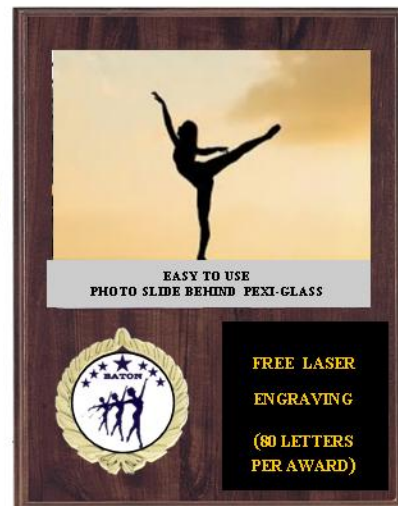

USE YOUR LOGO OR EMBLEM ON ANY PLAQUE

FREE  
LASER  
ENGRAVING  
(80 LETTERS)

BP1-MY1007-8"X10" \$10.95  
BP1-MY1007-9"X12" \$11.95  
BP1-MY1007-10"X13" \$12.95

FREE  
LASER  
ENGRAVING  
(80 LETTERS)

BP1-MY1007-8"X10"KM \$10.95  
BP1-MY1007-9"X12"KM \$11.95  
BP1-MY1007-10"X13"KM \$12.95

FREE  
LASER  
ENGRAVING  
(80 LETTERS)

BP1-MY1007-8"X10" WHITE \$10.95  
BP1-MY1007-9"X12" WHITE \$11.95  
BP1-MY1007-10"X13" WHITE \$12.95

SHOWN WITH  
TWIRLING  
EMBLEM

EASY TO USE  
PHOTO SLIDE BEHIND PEXI-GLASS

FREE LASER  
ENGRAVING  
(80 LETTERS  
PER AWARD)

BP1-MY1007-PHOTO 9"X12" \$17.00  
(FITS 5"X7" TEAM PHOTO)

BP1-MY1007-PHOTO 12"X15" \$21.00  
(FITS 8"X10" TEAM PHOTO)

YOUR LOGO  
OR ANY IMAGE CAN  
BE USED ON ANY PLAQUE