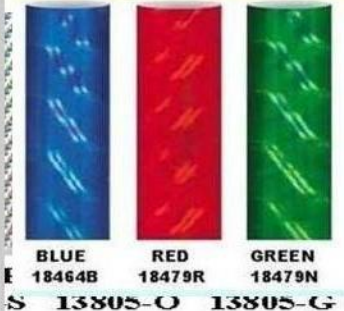

NEON (AKA JAZZ) COLUMN