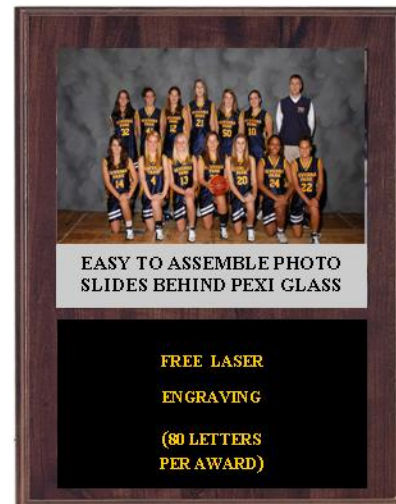

FREE  
LASER  
ENGRAVING  
(80 LETTERS)

LA5-61562-8"X10" WHITE \$12.00  
LA5-61562-9"X12" WHITE \$13.00  
LA5-61562-10"X13"WHITE \$14.00

EASY TO ASSEMBLE PHOTO  
SLIDES BEHIND PEXI GLASS

FREE LASER  
ENGRAVING  
(80 LETTERS  
PER AWARD)