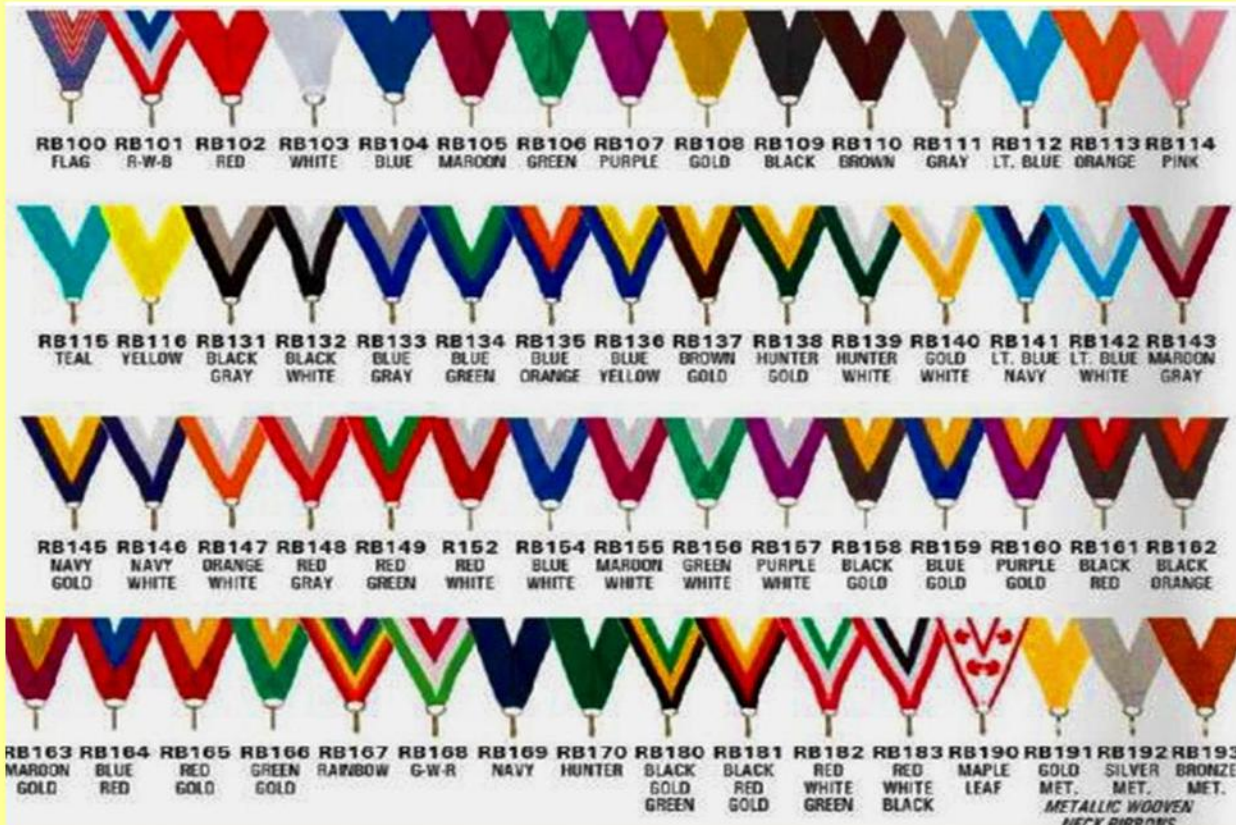

**45003SILVER
PRICES (1-49 \$3.15)**

**NEW
LARGE
3"
MEDALS**

**45003BRONZE
PRICES (1-49 \$3.15)**
ENGRAVING ADD .40 CENTER PER MEDAL

**NEW
LARGE
3"
MEDALS**

FREE NECK RIBBON WITH EACH MEDAL

**RB602
BASEBALL**

**RB621
FIRST**

**RB622
SECOND**

RB623