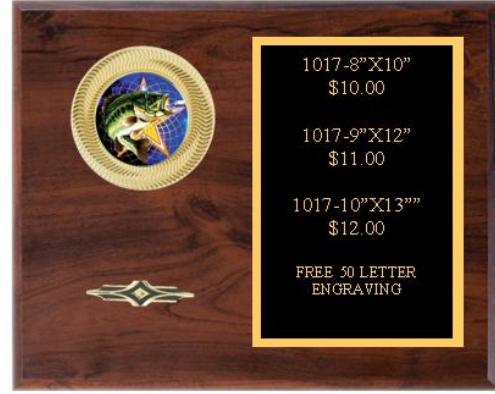

HOW TO ORDER SEE PAGE 1

DISCOUNTS GIVEN ON ORDERS OVER \$150

3D409 BASS \$9.50
 8 1/4" WIDE X 7" TALL
 STAND OR HANG AS PLAQUE

MX2010 BASS \$10.50
 7 1/2 WIDE X 6" TALL
 STAND OR HANG AS PLAQUE

BEAUTIFUL RESIN FIGURINES

FISH-10 BASS
 7 5/8" L X 5 1/2" H
 18.95

RF291 12" \$19.95
 STANDING BASS

HOW TO ORDER SEE PAGE 1

DISCOUNTS GIVEN ON ORDERS OVER \$150